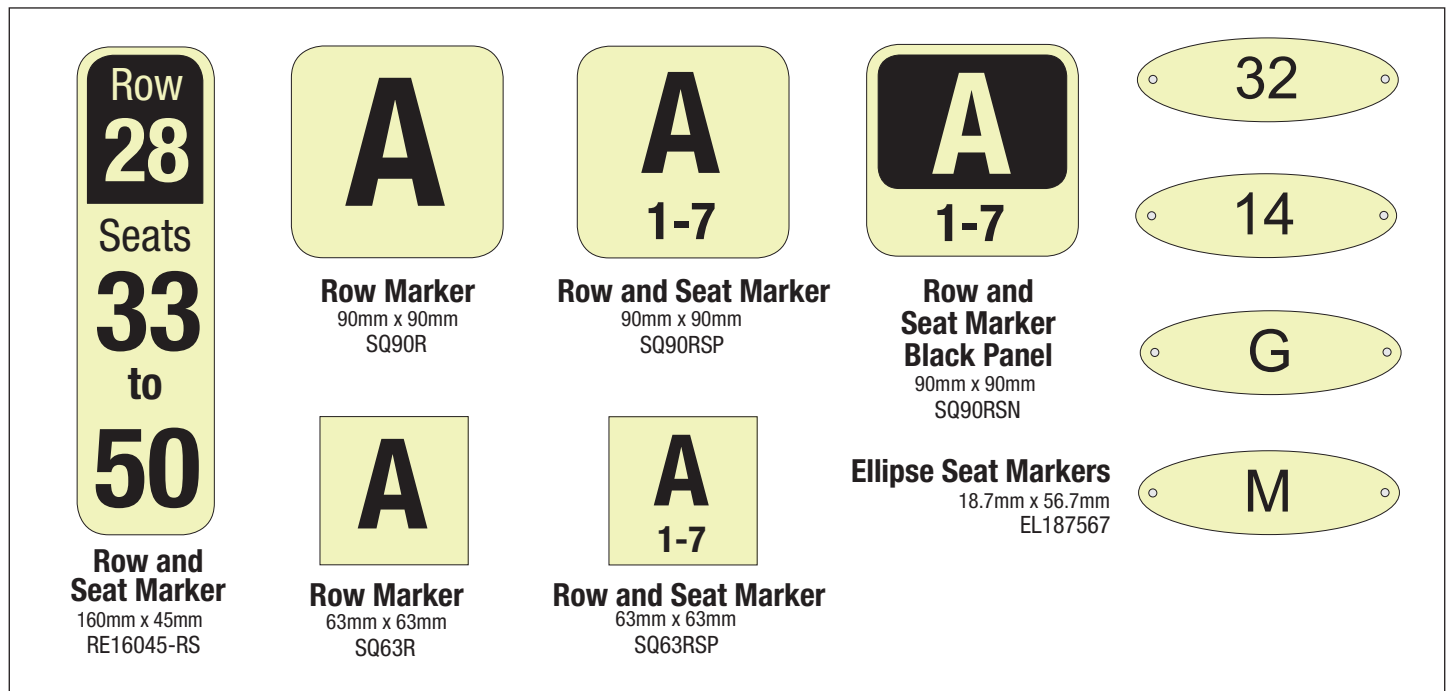

# Product Data Sheet - Aisle Markers & Seat Markers

2020 V1

Ecoglo's highly visible photoluminescent Aisle Markers and Seat Markers are designed to readily guide customers to their seats. Working equally well in light, dark and dim conditions they reduce disruption to other customers, increase the efficiency of ushers, and make it easy for a customer to visit concessions or other facilities.

The photoluminescent Aisle and Seat Markers are designed to be visible for the length of a performance (concert, movies, sporting event, etc) to enhance the orderly movement of people to and from their seats. The basic design consists of black text on a glowing background with custom layouts also available.

## Supply

The Aisle Marker can indicate row only or also include seat number ranges.

PRODUCT CODE	PRODUCT NAME	SIGN SIZE
SQ63R	Row Marker	63mm x 63mm
SQ63RSP	Row and Seat Marker	63mm x 63mm
SQ90R	Row Marker	90mm x 90mm
SQ90RSP	Row and Seat Marker	90mm x 90mm
SQ90RSN	Row and Seat Marker Black Panel	90mm x 90mm
RE16045-RS	Row and Seat Marker	160mm x 45mm

The Seat Marker indicates number or letter of seat.

PRODUCT CODE	PRODUCT NAME	SIGN SIZE
EL187567	Ellipse Seat Marker	18.7mm x 56.7mm