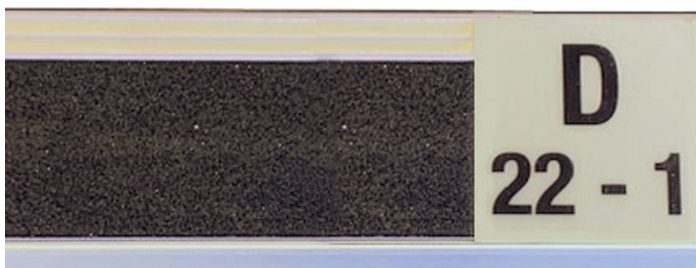

# Product Data Sheet - Aisle Markers & Seat Markers

2020 V1

Ecoglo's highly visible photoluminescent Aisle Markers and Seat Markers are designed to readily guide customers to their seats. Working equally well in light, dark and dim conditions they reduce disruption to other customers, increase the efficiency of ushers, and make it easy for a customer to visit concessions or other facilities.

The photoluminescent Aisle and Seat Markers are designed to be visible for the length of a performance (concert, movies, sporting event, etc) to enhance the orderly movement of people to and from their seats. The basic design consists of black text on a glowing background with custom layouts also available.

Note: SQ63R and SQ63RSP markers can fit into F14 and F15 Step Nosings alongside step edge contrast (as above).

## Composition

The high visibility flat panel is manufactured from 5005 0.9mm aluminium sheet. Custom made photoluminescent pigments are embedded in thermoset polyester carriers to integrally bond the active ingredients onto the aluminium sheet following curing at high temperature.