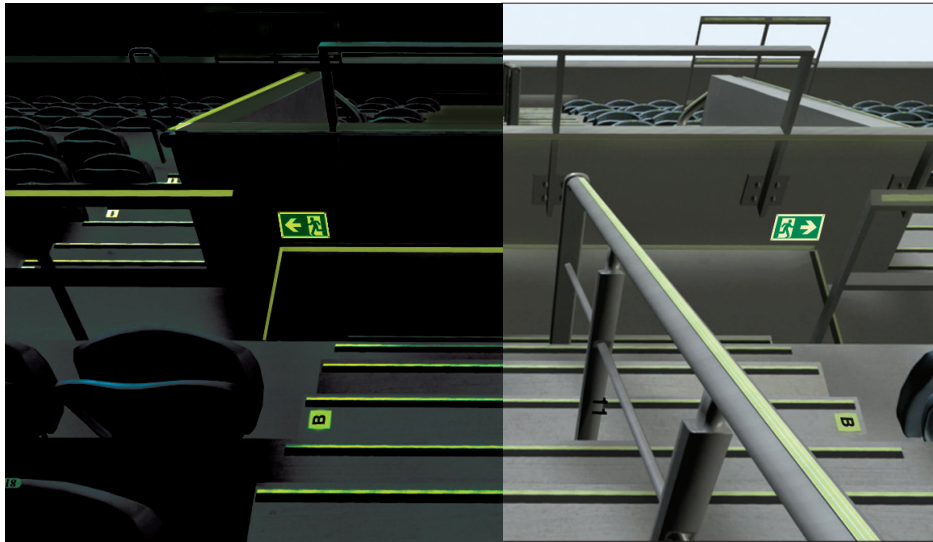

# Stadium and Venue **markers**

## Row Marking for low light events

**Increase Safety and Security**

**Highly Durable**

**UV Resistant**

**Instantly Visible**

**Failsafe**

**Visible for many Hours**

**Maintenance Free**

**A**  
1-7  
Row and  
Seat Marker  
Black Panel  
90mm x 90mm  
SQ90RSN

**A**  
1-7  
Row and Seat Marker  
63mm x 63mm  
SQ63RSP